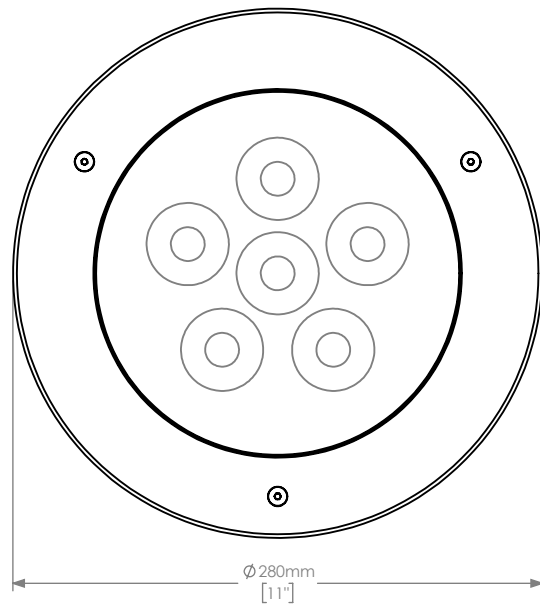

Description : RUBY MC RECESSED

Code : AL5248

Scale : 1:4

SHEET 1 OF 2

Revision : 06

DIMENSIONS ARE IN MILLIMETERS [BRACKETED DIMENSIONS ARE IN INCHES]

GRIVEN 

<http://www.griven.com>

Description : RUBY MC RECESSED

Code : AL5248 + AL5251

Scale : 1:4

SHEET 2 OF 2

Revision : 06

DIMENSIONS ARE IN MILLIMETERS [BRACKETED DIMENSIONS ARE IN INCHES]

GRIVEN 

<http://www.griven.com>