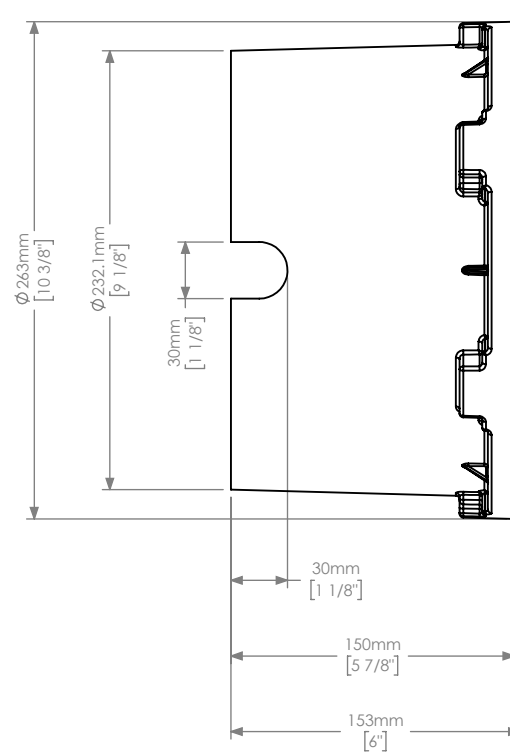

Description : RUBY MC RECESSED

Code : AL5248

Scale : 1:4

SHEET 1 OF 2

Revision : 06

DIMENSIONS ARE IN MILLIMETERS [BRACKETED DIMENSIONS ARE IN INCHES]

GRIVEN 

<http://www.griven.com>

Description : RUBY MC RECESSED

Code : AL5248 + AL5251

Scale : 1:4

SHEET 2 OF 2

Revision : 06

DIMENSIONS ARE IN MILLIMETERS [BRACKETED DIMENSIONS ARE IN INCHES]

GRIVEN 

<http://www.griven.com>