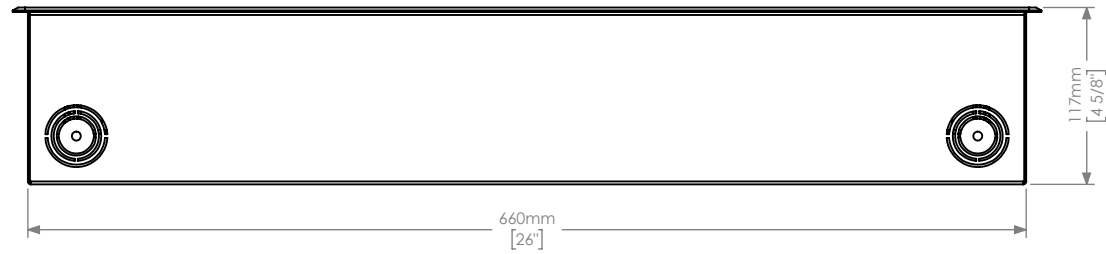

Description : PARADE L-2 RECESSED

Code : AL5068

Scale : 1:5

SHEET 1 OF 2

Revision : 02

DIMENSIONS ARE IN MILLIMETERS [BRACKETED DIMENSIONS ARE IN INCHES]

GRIVEN 

<http://www.griven.com>

Description : PARADE L-2 RECESSED

Code : AL5068 + AL5086

Scale : 1:5

SHEET 2 OF 2

Revision : 02

DIMENSIONS ARE IN MILLIMETERS [BRACKETED DIMENSIONS ARE IN INCHES]