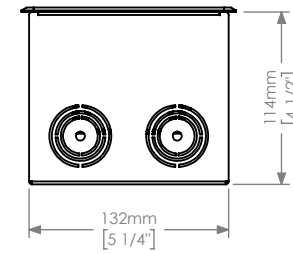

Description : PARADE L-2 RECESSED

Code : AL5068

Scale : 1:5

SHEET 1 OF 2

Revision : 02

DIMENSIONS ARE IN MILLIMETERS [BRACKETED DIMENSIONS ARE IN INCHES]

GRIVEN 

<http://www.griven.com>

Description : PARADE L-2 RECESSED

Code : AL5068 + AL5086

Scale : 1:5

SHEET 2 OF 2

Revision : 02

DIMENSIONS ARE IN MILLIMETERS [BRACKETED DIMENSIONS ARE IN INCHES]