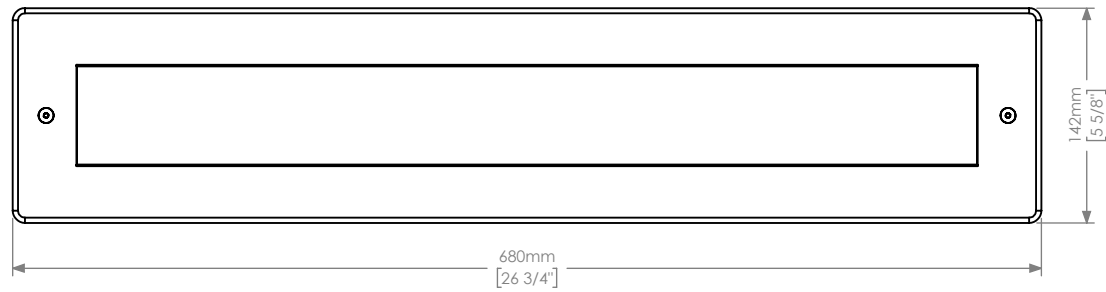

Description : PARADE L-2 RECESSED

Code : AL5068

Scale : 1:5

SHEET 1 OF 2

Revision : 02

DIMENSIONS ARE IN MILLIMETERS [BRACKETED DIMENSIONS ARE IN INCHES]

GRIVEN 

<http://www.griven.com>

Description : PARADE L-2 RECESSED

Code : AL5068 + AL5086

Scale : 1:5

SHEET 2 OF 2

Revision : 02

DIMENSIONS ARE IN MILLIMETERS [BRACKETED DIMENSIONS ARE IN INCHES]