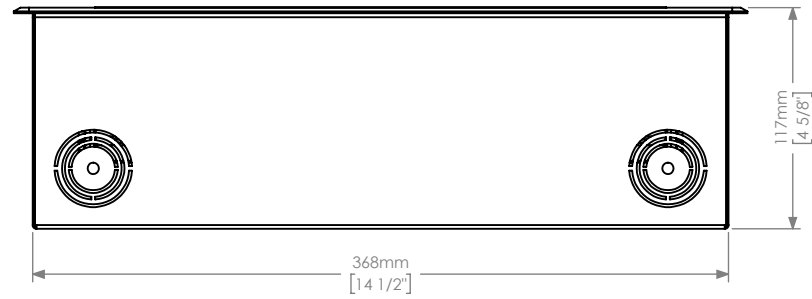

Description : PARADE L-1 RECESSED

Code : AL5063

Scale : 1:4

SHEET 1 OF 2

Revision : 01

DIMENSIONS ARE IN MILLIMETERS [BRACKETED DIMENSIONS ARE IN INCHES]

GRIVEN 

<http://www.griven.com>

Description : PARADE L-1 RECESSED

Code : AL5063 + AL5085

Scale : 1:4

SHEET 2 OF 2

Revision : 01

DIMENSIONS ARE IN MILLIMETERS [BRACKETED DIMENSIONS ARE IN INCHES]

GRIVEN 

<http://www.griven.com>