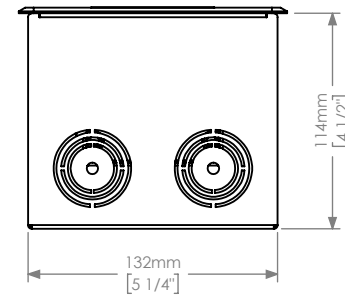

Description : PARADE L-1 RECESSED

Code : AL5063

Scale : 1:4

SHEET 1 OF 2

Revision : 01

DIMENSIONS ARE IN MILLIMETERS [BRACKETED DIMENSIONS ARE IN INCHES]

GRIVEN 

<http://www.griven.com>

Description : PARADE L-1 RECESSED

Code : AL5063 + AL5085

Scale : 1:4

SHEET 2 OF 2

Revision : 01

DIMENSIONS ARE IN MILLIMETERS [BRACKETED DIMENSIONS ARE IN INCHES]

GRIVEN 

<http://www.griven.com>