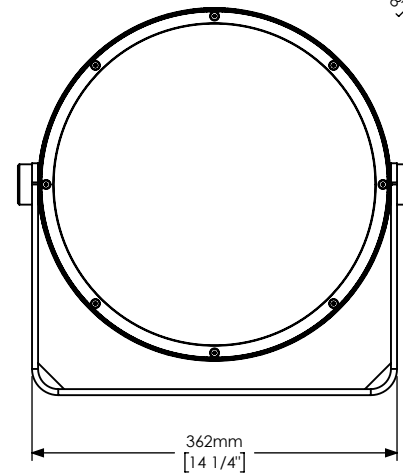

Description : MARS

Code : AL8020

Revision : 03

Scale : 1:5

SHEET 1 OF 2

DIMENSIONS ARE IN MILLIMETERS [BRACKETED DIMENSIONS ARE IN INCHES]

**GRIVEN** 

<http://www.griven.com>

WITH VISOR AL8010

WITH SNOOT AL8012

WITH WIRE GUARD AL8013

WITH 3G BRACKET

Description : MARS

Code : AL8020

Revision : 03

Scale : 1:7.5

SHEET 2 OF 2

DIMENSIONS ARE IN MILLIMETERS [BRACKETED DIMENSIONS ARE IN INCHES]

**GRIVEN**

<http://www.griven.com>