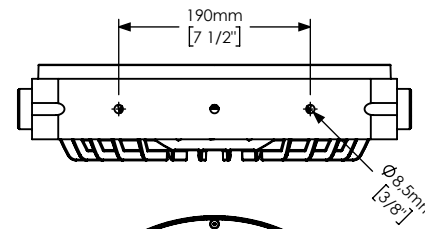

Description : MARS

Code : AL8020

Revision : 03

Scale : 1:5

SHEET 1 OF 2

DIMENSIONS ARE IN MILLIMETERS [BRACKETED DIMENSIONS ARE IN INCHES]

**GRIVEN** 

<http://www.griven.com>

WITH VISOR AL8010

WITH SNOOT AL8012

WITH WIRE GUARD AL8013

WITH 3G BRACKET

Description : MARS

Code : AL8020

Revision : 03

Scale : 1:7.5

SHEET 2 OF 2

DIMENSIONS ARE IN MILLIMETERS [BRACKETED DIMENSIONS ARE IN INCHES]

**GRIVEN**

<http://www.griven.com>