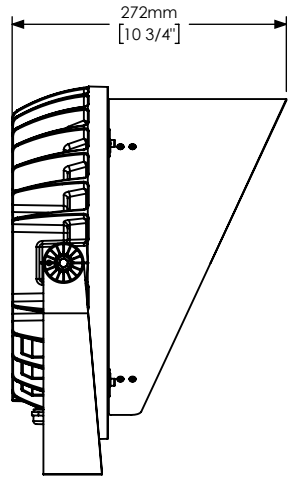

Description : MARS

Code : AL8020

Revision : 03

Scale : 1:5

SHEET 1 OF 2

DIMENSIONS ARE IN MILLIMETERS [BRACKETED DIMENSIONS ARE IN INCHES]

**GRIVEN** 

<http://www.griven.com>

WITH VISOR AL8010

WITH SNOOT AL8012

WITH WIRE GUARD AL8013

WITH 3G BRACKET

Description : MARS

Code : AL8020

Revision : 03

Scale : 1:7.5

SHEET 2 OF 2

DIMENSIONS ARE IN MILLIMETERS [BRACKETED DIMENSIONS ARE IN INCHES]

**GRIVEN**

<http://www.griven.com>