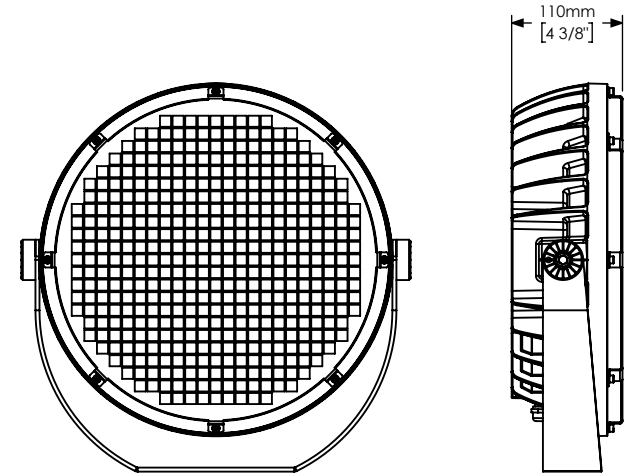

Description : MARS

Code : AL8020

Revision : 03

Scale : 1:5

SHEET 1 OF 2

DIMENSIONS ARE IN MILLIMETERS [BRACKETED DIMENSIONS ARE IN INCHES]

**GRIVEN** 

<http://www.griven.com>

WITH VISOR AL8010

WITH SNOOT AL8012

WITH WIRE GUARD AL8013

WITH 3G BRACKET

Description : MARS

Code : AL8020

Revision : 03

Scale : 1:7.5

SHEET 2 OF 2

DIMENSIONS ARE IN MILLIMETERS [BRACKETED DIMENSIONS ARE IN INCHES]

**GRIVEN**

<http://www.griven.com>