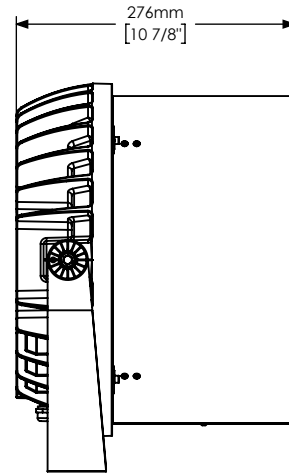

Description : MARS

Code : AL8020

Revision : 03

Scale : 1:5

SHEET 1 OF 2

DIMENSIONS ARE IN MILLIMETERS [BRACKETED DIMENSIONS ARE IN INCHES]

**GRIVEN** 

<http://www.griven.com>

WITH VISOR AL8010

WITH SNOOT AL8012

WITH WIRE GUARD AL8013

WITH 3G BRACKET

Description : MARS

Code : AL8020

Revision : 03

Scale : 1:7.5

SHEET 2 OF 2

DIMENSIONS ARE IN MILLIMETERS [BRACKETED DIMENSIONS ARE IN INCHES]

**GRIVEN**

<http://www.griven.com>