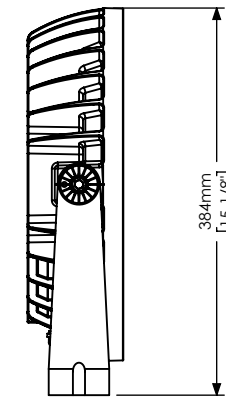

Description : MARS

Code : AL8020

Revision : 03

Scale : 1:5

SHEET 1 OF 2

DIMENSIONS ARE IN MILLIMETERS [BRACKETED DIMENSIONS ARE IN INCHES]

**GRIVEN** 

<http://www.griven.com>

WITH VISOR AL8010

WITH SNOOT AL8012

WITH WIRE GUARD AL8013

WITH 3G BRACKET

Description : MARS

Code : AL8020

Revision : 03

Scale : 1:7.5

SHEET 2 OF 2

DIMENSIONS ARE IN MILLIMETERS [BRACKETED DIMENSIONS ARE IN INCHES]

**GRIVEN**

<http://www.griven.com>