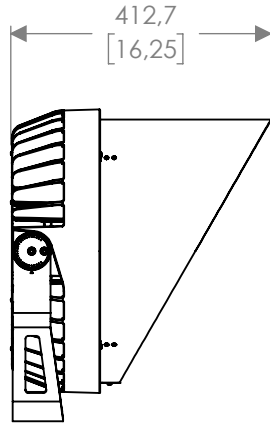

Description :

Code : AL5400

Scale : 1:8

SHEET 1 OF 2

Revision : A-01

DIMENSIONS ARE IN MILLIMETERS [BRACKETED DIMENSIONS ARE IN INCHES]

GRIVEN 

<http://www.griven.com>

With Visor AL4391

With Snoot AL4392

With Standard Bracket

With 3G Bracket AL8214

Description :

Code : AL5400

Scale : 1:12

SHEET 2 OF 2

Revision : A-01

DIMENSIONS ARE IN MILLIMETERS [BRACKETED DIMENSIONS ARE IN INCHES]

GRIVEN 

<http://www.griven.com>