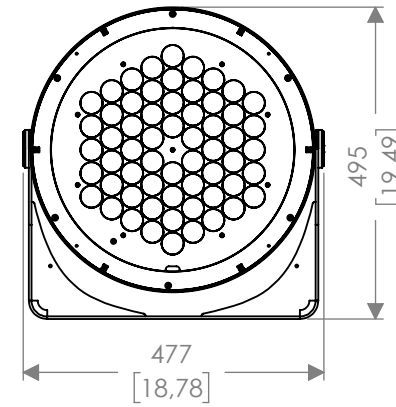

Description :

Code : AL5400

Scale : 1:8

SHEET 1 OF 2

Revision : A-01

DIMENSIONS ARE IN MILLIMETERS [BRACKETED DIMENSIONS ARE IN INCHES]

GRIVEN 

<http://www.griven.com>

With Visor AL4391

With Snoot AL4392

With Standard Bracket

With 3G Bracket AL8214

Description :

Code : AL5400

Scale : 1:12

SHEET 2 OF 2

Revision : A-01

DIMENSIONS ARE IN MILLIMETERS [BRACKETED DIMENSIONS ARE IN INCHES]

GRIVEN 

<http://www.griven.com>