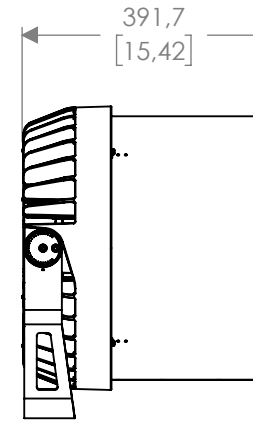

Description :

Code : AL5400

Scale : 1:8

SHEET 1 OF 2

Revision : A-01

DIMENSIONS ARE IN MILLIMETERS [BRACKETED DIMENSIONS ARE IN INCHES]

GRIVEN 

<http://www.griven.com>

With Visor AL4391

With Snoot AL4392

With Standard Bracket

With 3G Bracket AL8214

Description :

Code : AL5400

Scale : 1:12

SHEET 2 OF 2

Revision : A-01

DIMENSIONS ARE IN MILLIMETERS [BRACKETED DIMENSIONS ARE IN INCHES]

GRIVEN 

<http://www.griven.com>