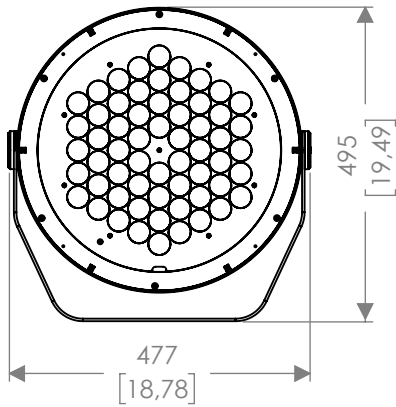

Description :

Code : AL5400

Scale : 1:8

SHEET 1 OF 2

Revision : A-01

DIMENSIONS ARE IN MILLIMETERS [BRACKETED DIMENSIONS ARE IN INCHES]

GRIVEN 

<http://www.griven.com>

With Visor AL4391

With Snoot AL4392

With Standard Bracket

With 3G Bracket AL8214

Description :

Code : AL5400

Scale : 1:12

SHEET 2 OF 2

Revision : A-01

DIMENSIONS ARE IN MILLIMETERS [BRACKETED DIMENSIONS ARE IN INCHES]

GRIVEN 

<http://www.griven.com>