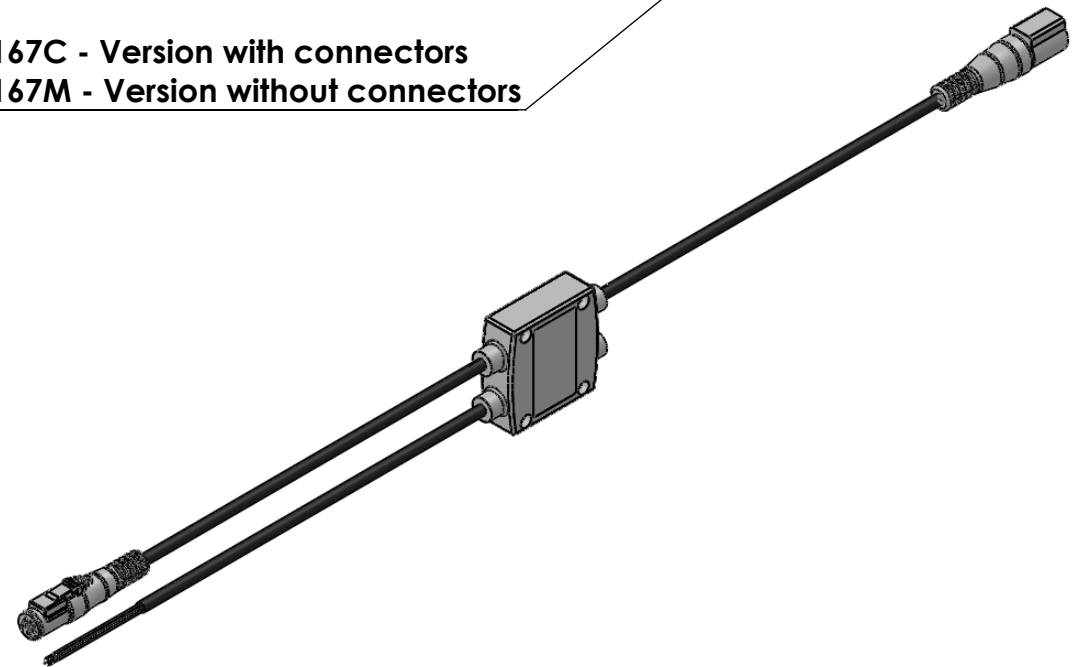

CE Colors	USE
BROWN	LIVE
BLUE	NEUTRAL
YELLOW/GREEN	GROUND
RED	DMX DATA+
BLACK	DMX DATA-
WHITE	DMX GND

Description : Repower Box - AL5167C AL5167M - Repower Box

Code : AL5167C / AL5167M

Scale : 1:3

Weight :