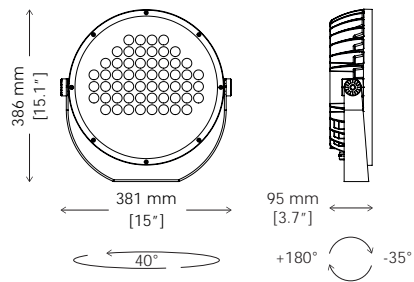

MARS

FEATURES

OPTIONS

LED COLOUR CONFIGURATIONS

FINISHES

MORE INFO

CODES

AL8020 MARS
AL8022 MARS B

PERFORMANCE	WATT	MAX LM OUTPUT	LM/WATT
MARS RGBW	94	6789	72
MARS DW	94	9380	101
MARS W	94	9341	101

BEAM ANGLE REFERENCE	RGBW	DW/W
SPOT	8°	12°
NARROW	12°	15°
MEDIUM	23°	25°
WIDE	43°	47°
EXTRA WIDE	68°	61°
ELLIPTICAL	11° x 41°	14° x 39°
ELLIPTICAL WIDE	22° x 39°	22° x 37°
WALL WASH	14° (5° incline) x 37°	19° (5° incline) x 37°