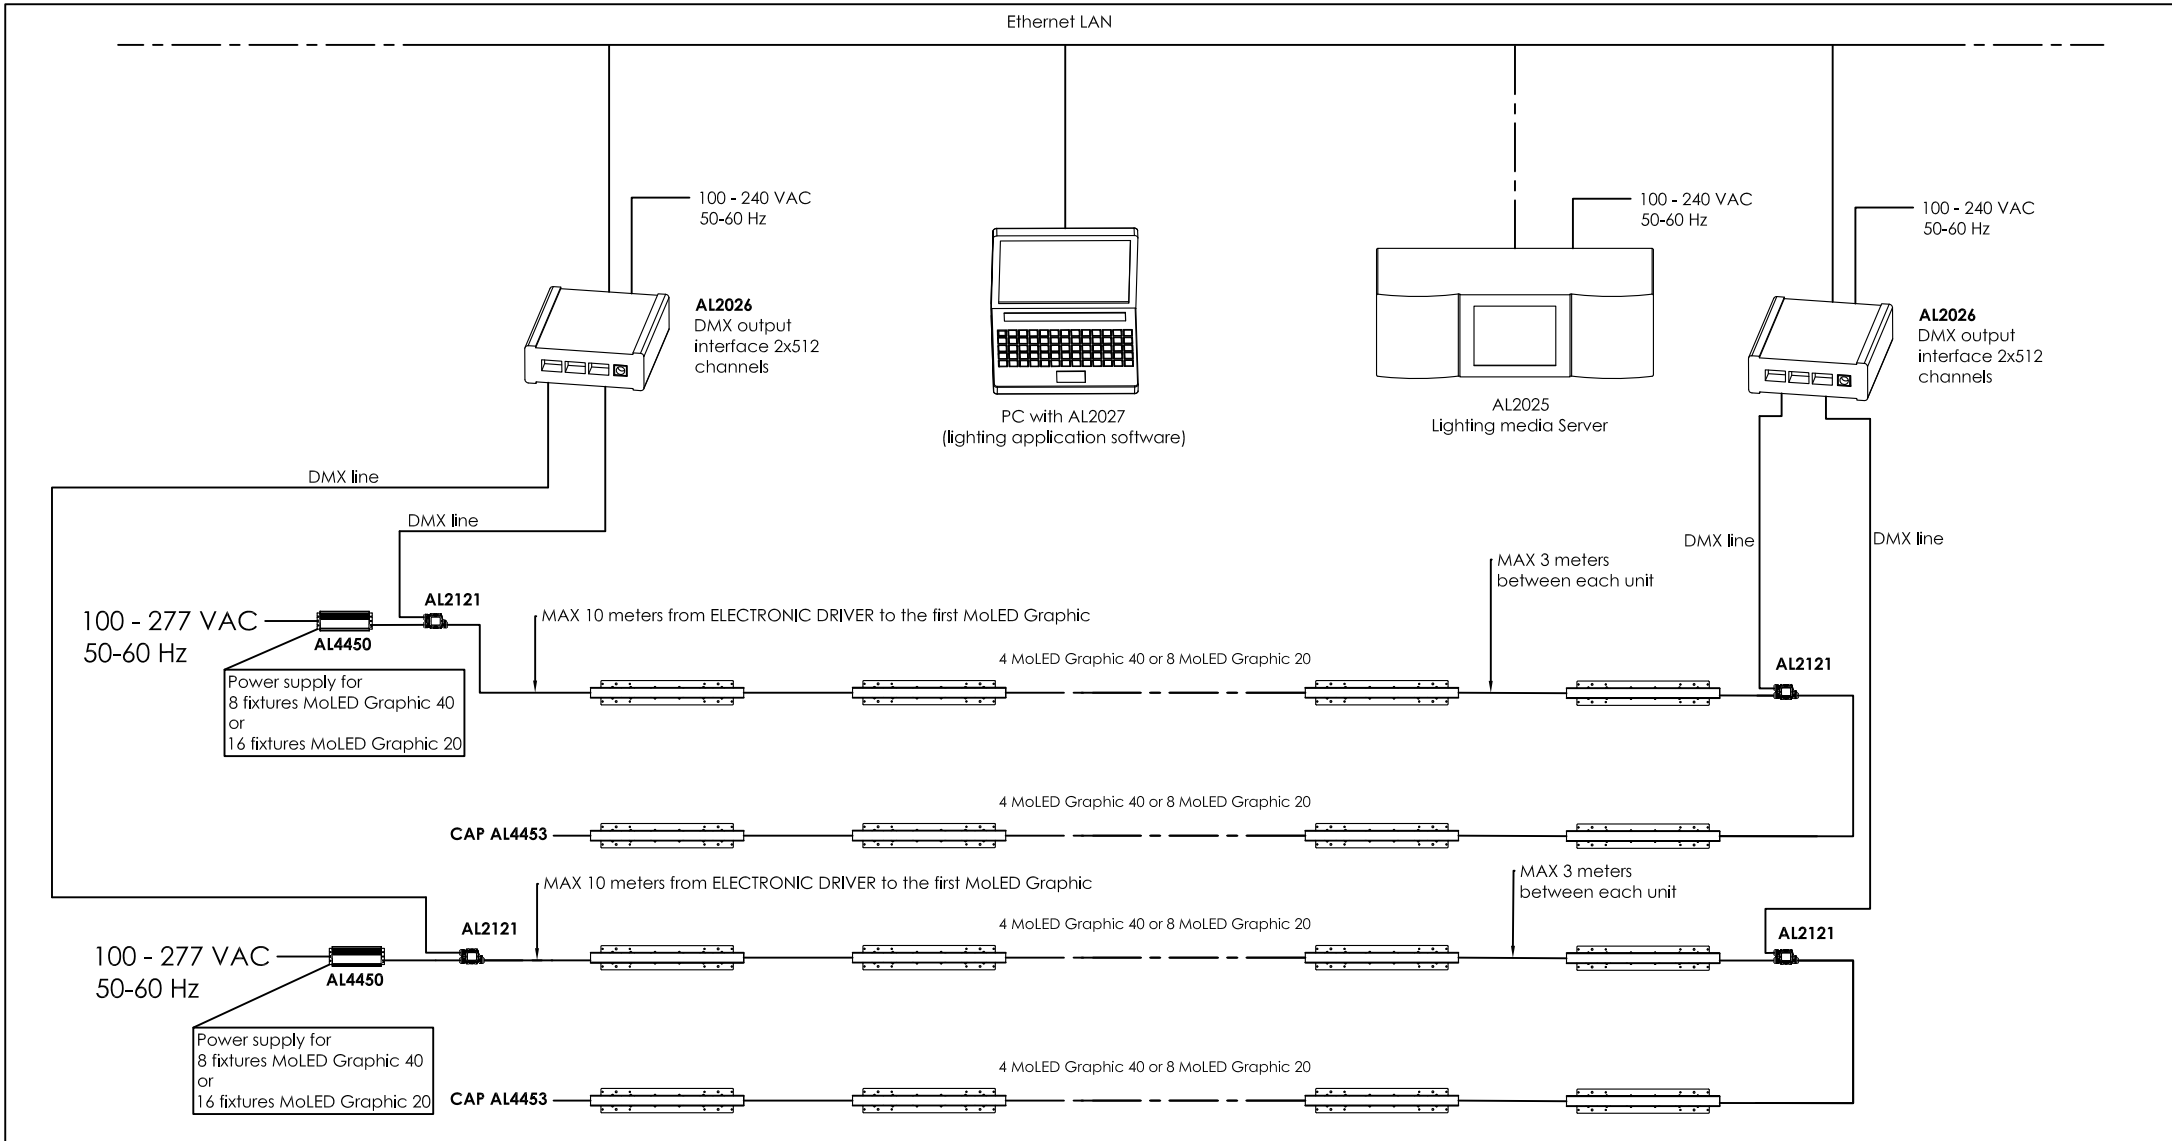

Description : MoLED Graphic - Configuration scheme with 10 Pixel/meter		
Code : AL4367 - AL4368	Scale : 1:25	Weight :
Revision : A-01	SHEET 1 OF 1	Note :

GRIVEN 

<http://www.griven.com>

This is only an example of configuration scheme. Other configurations can be studied in relation to the client needs.

Description : MoLED Graphic - Configuration scheme with 40 Pixel/meter			 	
Code : AL4367 - AL4368	Scale : 1:25	Weight :		
Revision : A-01	SHEET 1 OF 1	Note :		