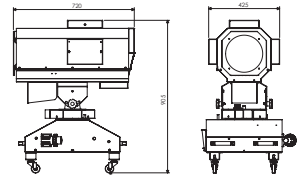

## Sky Rose MK2 1200-2500

**GR0021** SKY ROSE MK2 HMI 1200W  
**GR0025** SKY ROSE MK2 HMI 2500W

SIZE

SKY ROSE MK2, the popular wide angle multi-beam high power sky projector, is available in HMI 1200 or 2500W lamp versions. The latest release of this world renowned sky tracker includes the digital control over all functions: preset rotation speed, scanning amplitude and reflector scanning speed, together with strobe and blackout facilities, are now selectable via standard DMX 512 signal, with a maximum of 4 channels. As with all GRIVEN sky projectors, this unit is fully weatherproofed. An inbuilt power factor correction system is available on the HMI 2500W version. Both models project 25 highly visible beams, creating an amazing effect of 28° aperture angle.