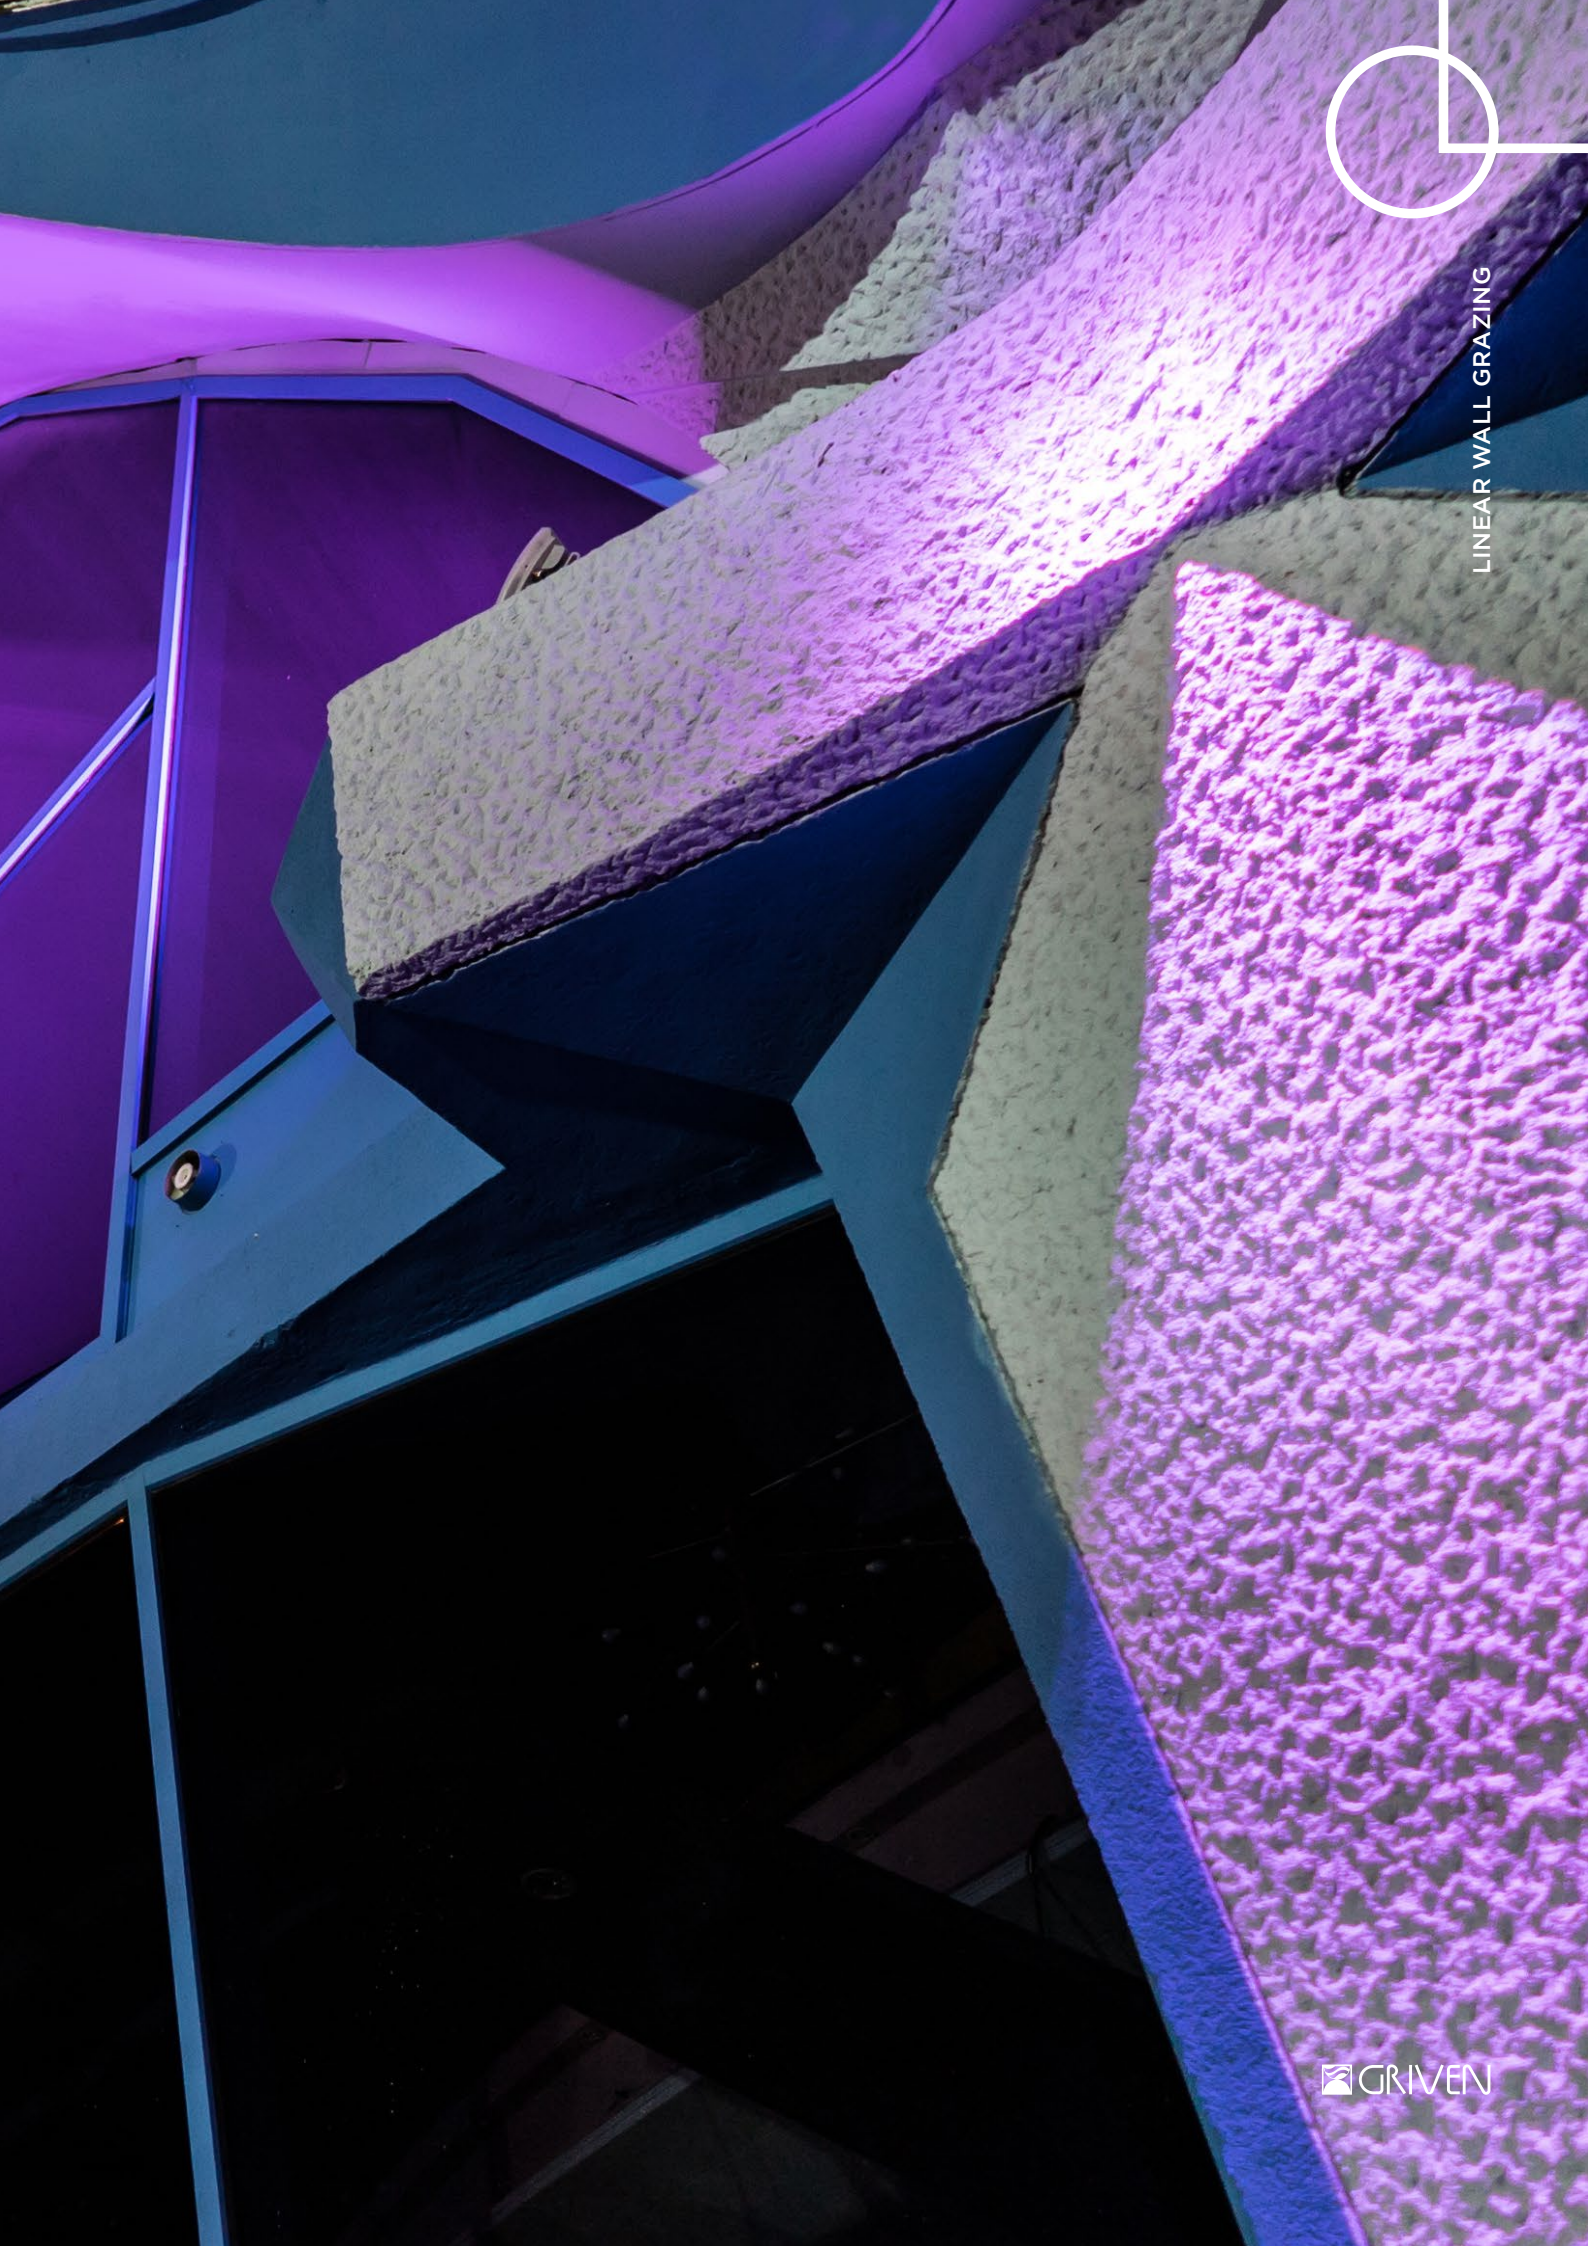

Designed for true wall grazing effects, PARADE C 18 and 36 are surface mount linear RGB LED modules available also in white LED configurations. The combination of the 18 or 36 RGB LEDs featured and the superb photometric distribution efficiency offer an unprecedented astonishing light output quality. Beside comfortable set up guaranteed by integrated power supply, compact size and light weight manageability, a combination of competitive technical features and price makes this modular bar the ideal choice for lower budget solutions.

FEATURES AND OPTIONS

* PARADE C-18

** PARADE C-36

BEAM ANGLE REFERENCE

SPOT	8°
NARROW	11°
MEDIUM	21°
WIDE	42°
EXTRA WIDE	71°
ELLIPTICAL	10°x40°
ELLIPTICAL WIDE	21°x38°
WALL WASH	13° (5° incline) x 37°

PHOTOMETRIC DETAILS AVAILABLE ON OUR WEBSITE