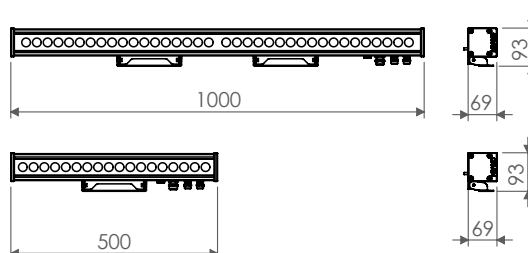

FEATURES AND OPTIONS

* PARADE C-18

** PARADE C-36

BEAM ANGLE REFERENCE

SPOT	8°
NARROW	11°
MEDIUM	21°
WIDE	42°
EXTRA WIDE	71°
ELLIPTICAL	10°x40°
ELLIPTICAL WIDE	21°x38°
WALL WASH	13° (5° incline) x 37°

PHOTOMETRIC DETAILS AVAILABLE ON OUR WEBSITE

LINEAR WALL GRAZING