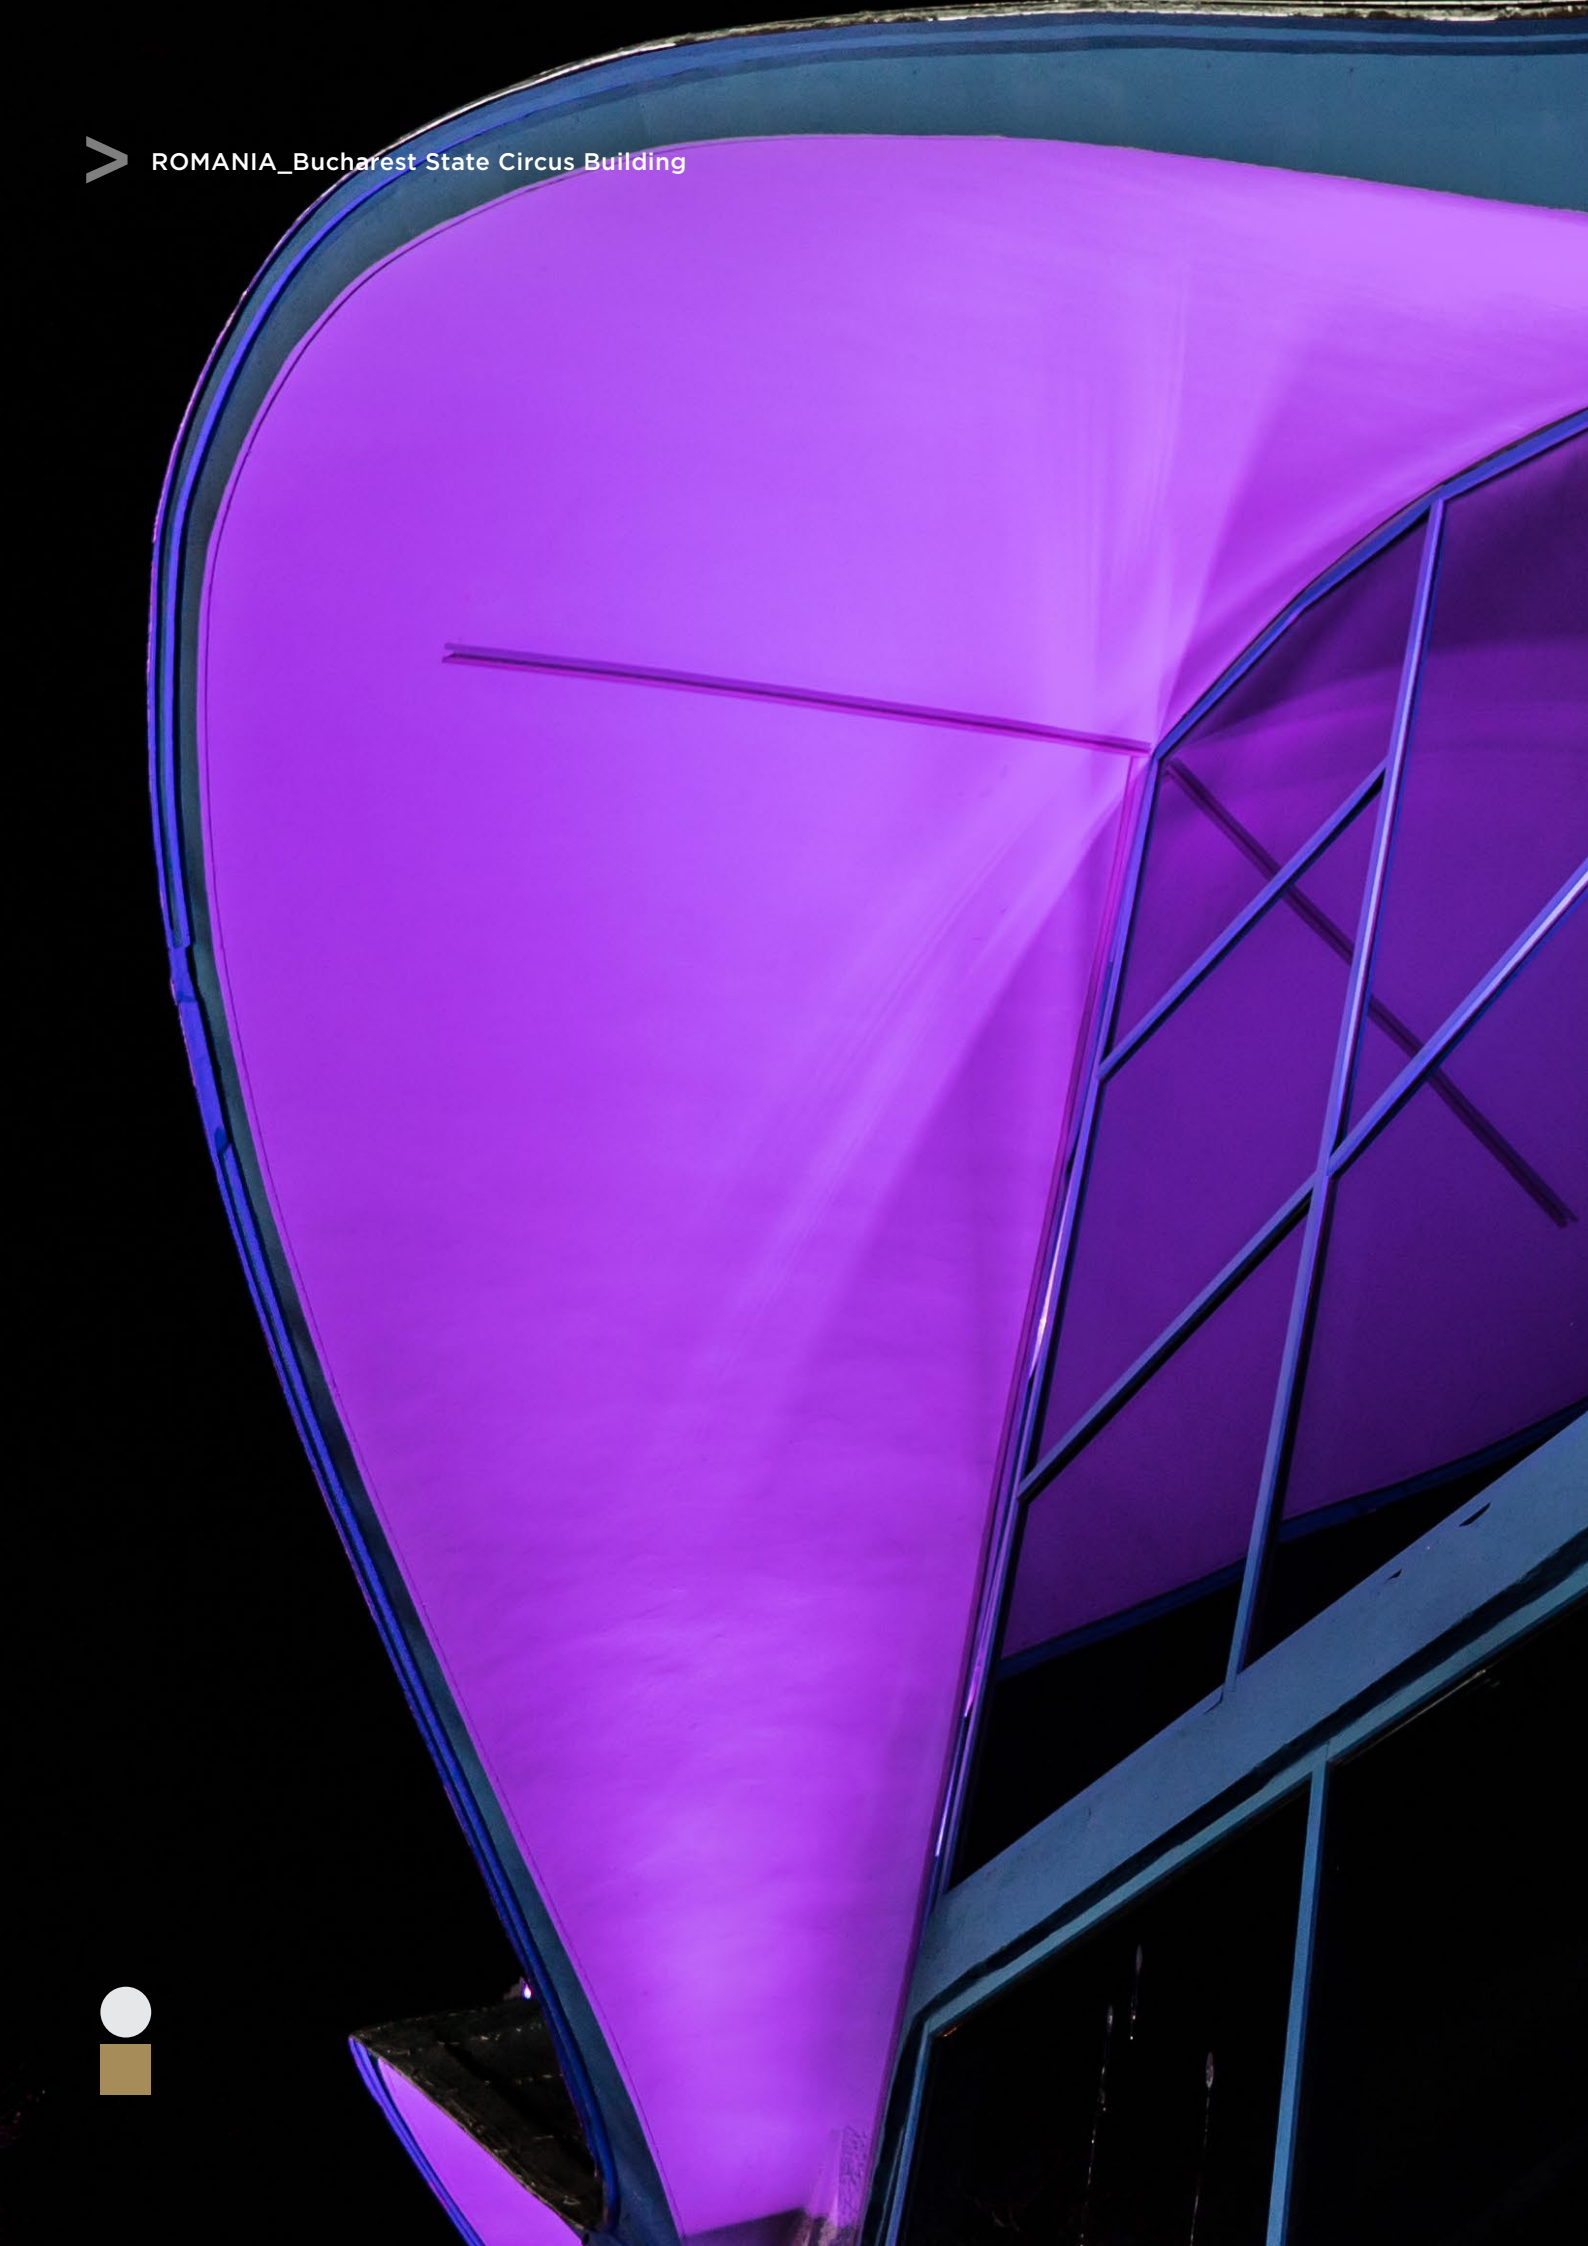

Designed for true wall grazing effects, PARADE C 18 and 36 are surface mount linear RGB LED modules available also in white LED configurations. The combination of the 18 or 36 RGB LEDs featured and the superb photometric distribution efficiency offer an unprecedented astonishing light output quality. Beside comfortable set up guaranteed by integrated power supply, compact size and light weight manageability, a combination of competitive technical features and price makes this modular bar the ideal choice for lower budget solutions.

FEATURES AND OPTIONS

* PARADE C-18

** PARADE C-36

BEAM ANGLE REFERENCE

SPOT	8°
NARROW	11°
MEDIUM	21°
WIDE	42°
EXTRA WIDE	71°
ELLIPTICAL	10°x40°
ELLIPTICAL WIDE	21°x38°
WALL WASH	13° (5° incline) x 37°

PHOTOMETRIC DETAILS AVAILABLE ON OUR WEBSITE